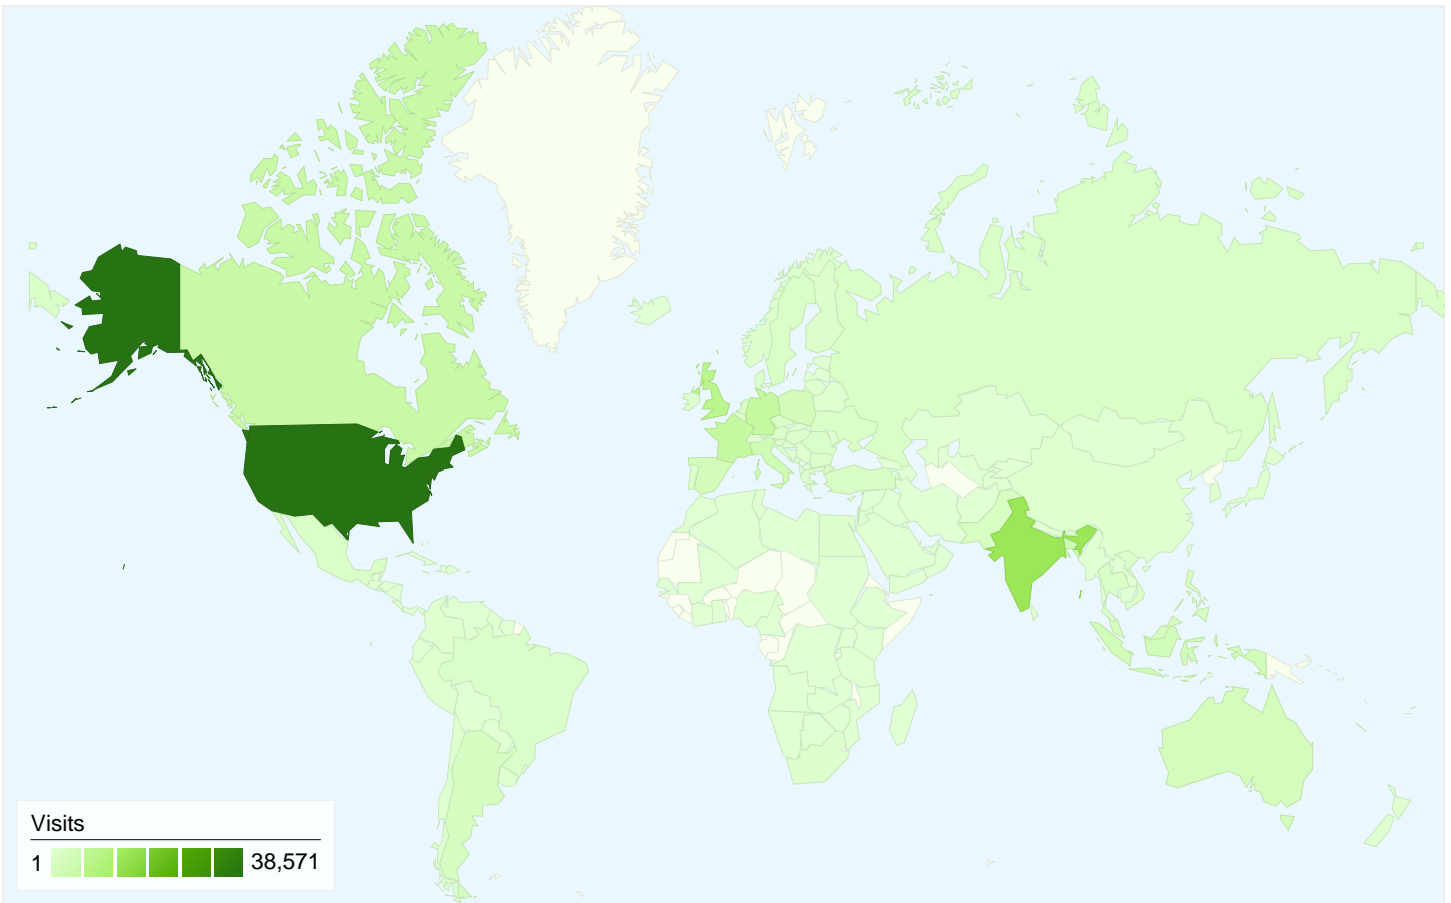

95,693 people visited this site

158,062 Visits

95,693 Absolute Unique Visitors

251,175 Pageviews

1.59 Average Pageviews

00:02:16 Time on Site

75.31% Bounce Rate

60.36% New Visits

All traffic sources sent a total of 158,062 visits

-  16.18% Direct Traffic
-  20.52% Referring Sites
-  62.47% Search Engines

- **Search Engines**
98,749.00 (62.47%)
- **Referring Sites**
32,429.00 (20.52%)
- **Direct Traffic**
25,575.00 (16.18%)
- **Other**
1,309 (0.83%)

Top Traffic Sources

Sources	Visits	% visits	Keywords	Visits	% visits
google (organic)	96,637	61.14%	facebook graph api tutorial	907	0.92%
(direct) ((none))	25,575	16.18%	static fbml	600	0.61%
wiki.github.com (referral)	7,776	4.92%	static fbml tutorial	574	0.58%
facebook.com (referral)	3,333	2.11%	customize facebook fan page	483	0.49%
forum.developers.facebook.co	2,148	1.36%	mysql rank	415	0.42%

158,062 visits came from 173 countries/territories

Site Usage

Country/Territory	Visits	Pages/Visit	Avg. Time on Site	% New Visits	Bounce Rate
United States	38,571	1.45	00:01:39	69.64%	78.20%
India	14,507	1.66	00:02:53	60.01%	73.03%
United Kingdom	8,145	1.50	00:02:02	67.08%	76.93%
Germany	6,019	1.59	00:02:01	51.95%	74.38%
France	5,864	1.59	00:02:16	55.78%	75.68%
Canada	5,196	1.54	00:01:56	68.38%	77.25%
Bangladesh	3,940	2.60	00:06:45	30.71%	56.17%
Italy	3,630	1.67	00:02:19	60.94%	71.98%
Indonesia	3,096	1.87	00:03:19	59.50%	69.57%