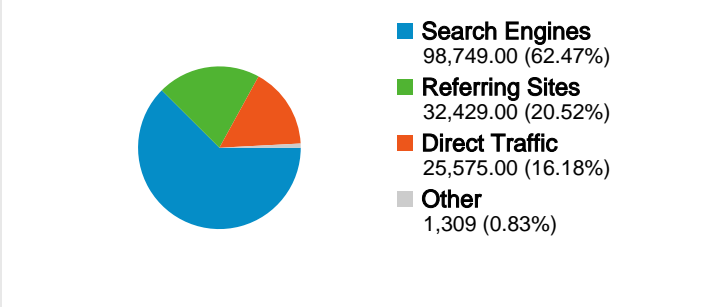

Traffic Sources Overview

Content Overview

Pages	Pageviews	% Pageviews
/facebook/php-sdk-graph-api-	34,037	13.55%
/facebook/graph-api-javascript-	27,961	11.13%
/facebook/graph-api-iframe-	21,004	8.36%
/facebook/customize-facebook-	17,439	6.94%
/index.php	13,458	5.36%