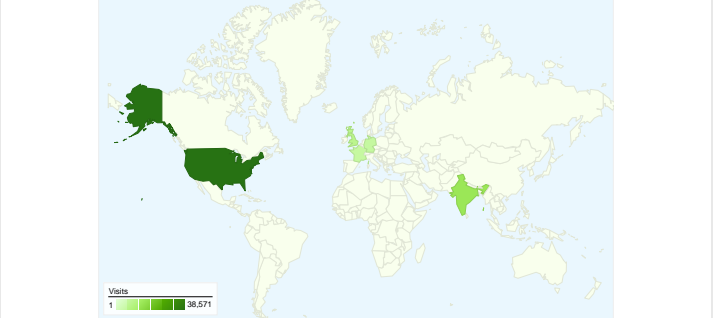

Map Overlay