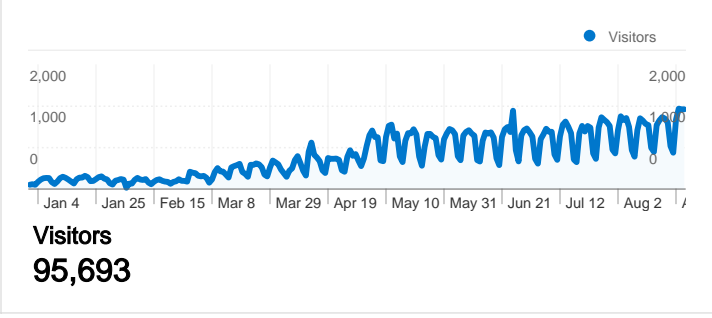

Site Usage

Visitors Overview

Map Overlay

Traffic Sources Overview

Content Overview

Pages	Pageviews	% Pageviews
/facebook/php-sdk-graph-api-	34,037	13.55%
/facebook/graph-api-javascript-	27,961	11.13%
/facebook/graph-api-iframe-	21,004	8.36%
/facebook/customize-facebook-	17,439	6.94%
/index.php	13,458	5.36%

95,693 people visited this site

158,062 Visits

95,693 Absolute Unique Visitors

251,175 Pageviews

1.59 Average Pageviews

00:02:16 Time on Site

75.31% Bounce Rate

60.36% New Visits

All traffic sources sent a total of 158,062 visits

-  16.18% Direct Traffic
-  20.52% Referring Sites
-  62.47% Search Engines

- **Search Engines**
98,749.00 (62.47%)
- **Referring Sites**
32,429.00 (20.52%)
- **Direct Traffic**
25,575.00 (16.18%)
- **Other**
1,309 (0.83%)

158,062 visits came from 173 countries/territories

Site Usage

Country/Territory	Visits	Pages/Visit	Avg. Time on Site	% New Visits	Bounce Rate
United States	38,571	1.45	00:01:39	69.64%	78.20%
India	14,507	1.66	00:02:53	60.01%	73.03%
United Kingdom	8,145	1.50	00:02:02	67.08%	76.93%
Germany	6,019	1.59	00:02:01	51.95%	74.38%
France	5,864	1.59	00:02:16	55.78%	75.68%
Canada	5,196	1.54	00:01:56	68.38%	77.25%
Bangladesh	3,940	2.60	00:06:45	30.71%	56.17%
Italy	3,630	1.67	00:02:19	60.94%	71.98%
Indonesia	3,096	1.87	00:03:19	59.50%	69.57%